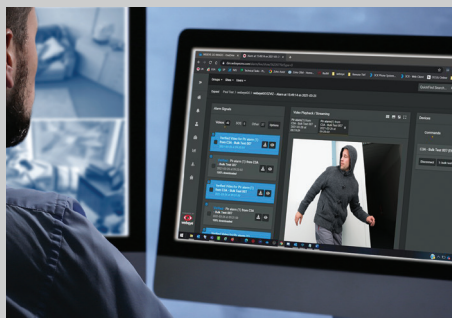

* Webeye ranks amongst the lowest price SIM deals in the UK

webeyeGO EZVIZ app

Download the free app to configure the system, such as remotely set the camera's PIR sensitivity or check for wi-fi and battery strength.